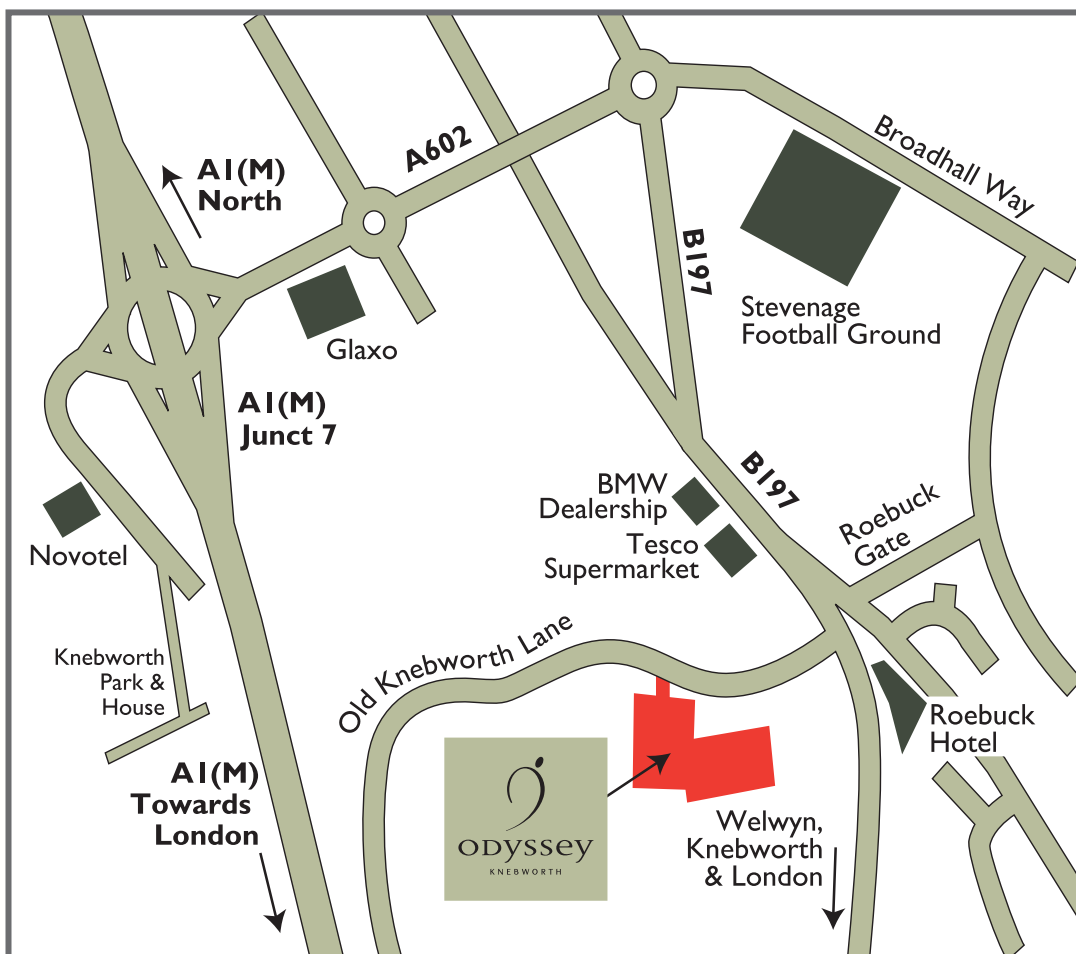

Directions to Odyssey Knebworth

A1 North

Junction 7 (Stevenage)

1st roundabout, 3rd exit (A602)

2nd roundabout, 2nd exit (straight over)

3rd roundabout, 3rd exit (to Knebworth)

4th roundabout, 1st exit

Pass Tesco's

5th roundabout, (Roebuck Hotel) take 2nd exit

1st turning on right into Old Knebworth Lane

Odyssey is 100 yards on your left

Club Opening Times:

Monday to Thursday: 6am -10.30pm

Friday: 6am - 9pm

Saturday: 7am - 8pm

Sunday: 8am - 8pm

Bank Holidays: 8am – 8pm

Christmas Day, Boxing Day & New Years Day - Club Closed

Odyssey Knebworth Ltd

Old Knebworth Lane, Stevenage,

Hertfordshire, SG2 8DU

Tel: 01438 313320